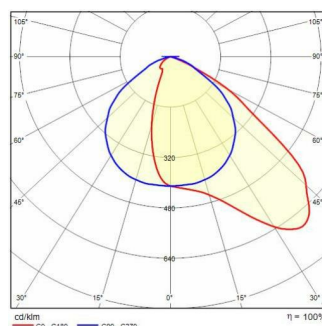

Photometric data