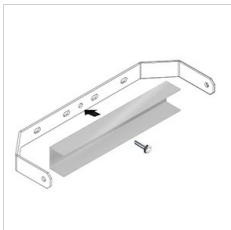

GUELL 2 A/W

Part number	06094494
Lampholder:	LED
Light Source:	LED
Wattage:	103 W
Finish:	GR-94 / Metallic grey / Textured
Insulation class:	I
Degree of protection:	IP66
IK-J-xxIP:	IK07 3J xx5
CRI:	80
Kelvin:	4000
Power factor / COS Φ:	0.9
Optic:	Asymmetric wide reflector
Lightsource lumen output:	16198 lm
Luminaire lumen output:	13006 lm
L:	L70
B:	B10
Lifetime:	130000 h
Ta MIN luminarie (°C):	-20
Ta MAX luminarie (°C):	30
ULR:	0%
IPEA* (Street Lighting):	A4+
IPEA* (Area Lighting):	A7+
IPEA* (Cycle/Pedestrian Lighting):	A3+
IPEA* (Green Areas):	A3+
IPEA* (Historical Areas):	A8+
Luminance Intensity Class:	G*6

Description

- LED floodlight for indoor and outdoor lighting, comprising:
- Die-cast aluminium housing, powder-polyester coated ISO 9227
 - Extra clear, tempered, flat glass diffuser
 - Very high performance asymmetrical reflector made of 99.99% plated aluminium, polished, oxidised and free of iridescence
 - Anti-ageing silicone gasket
 - Cable gland M20x1.5 for cables Ø 10- Ø 14 mm
 - Stainless steel external screws
 - Fully integrated stainless steel aluminium spring clips
 - Powder coated steel bracket
 - Dimmable ballast available. Consult factory
 - For other colour temperatures and different colour rendering index consult factory
 - Photometric data measure according to UNI EN 13032-4 and IES LM-79-08

Photometric data

Technical drawings

OPTIONAL ACCESSORIES

GUELL 2

14173502
Protective grid GUELL 2

14174220
Connection box IP 66

14173394
Wall support 500 mm/19.69" GUELL
1/2

Metallic grey

14173494
Wall support 1000 mm/39.37" GUELL
1/2

Metallic grey

14174094
Single pole top support GUELL 2

Metallic grey

14174194
Double pole top support GUELL 2

Metallic grey

14460594
Reinforcing bracket GUELL 2 in
painted steel. Used to fasten the
floodlight with a single screw in the
centre of the bracket